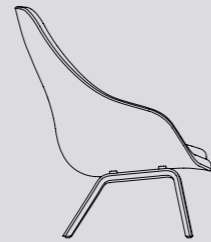

Lounge

In line with the rest of the collection, the AAL series offers inviting furniture with uncluttered, yet distinct designs. The About A Lounge Chair is available in a low-backed version with or without soft quilted upholstery, or a high-backed version with a more open, spacious composition. The About a Lounge Sofa features curvy lines and an organic expression, inviting close, intimate meetings at the same time as offering an open, welcoming structure, while the About A Lounge Ottoman can be used to supplement the AAL as well as standing alone as an extra seat.

AAL 87
W76 x D73 x H81/SH36 cm

AAL 87 SOFT / SOFT DUO
W76 x D73 x H81/SH36 cm

AAS 38 HIGH
W50 x D48 x H85/SH74 cm

AAS 39 LOW UPHOLSTERY
W47 x D45 x H76/SH65 cm

AAS 39 HIGH UPHOLSTERY
W50 x D48 x H85/SH74 cm

AAL 91
W84 x D82 x H101/SH36 cm

AAL 92
W88 x D82 x H101/SH33 cm

AAL 93
W88 x D82 x H101/SH36 cm

AAL SOFA
W150 x D73 x H81/SH40 cm

AAL 03
W66 x D50 x H32 cm

AAT 10
L160 x W80 x H73 cm

AAT 10 HIGH
L160 x W80 x H95 cm

AAT 10 HIGH
L160 x W80 x H105 cm

AAT 15
L80 x W80 x H73 cm

AAT 15 HIGH
L80 x W80 x H105 cm

AAT 20
Ø80 x H73 cm

AAT 20 HIGH
Ø80 x H105 cm

AAT 20
Ø100 x H73 cm

AAT 10
L180 x W90 x H73 cm

AAT 10
L180 x W105 x H73 cm