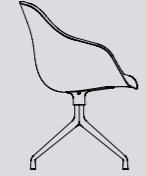

Lounge

In line with the rest of the collection, the AAL series offers inviting furniture with uncluttered, yet distinct designs. The About A Lounge Chair is available in a low-backed version with or without soft quilted upholstery, or a high-backed version with a more open, spacious composition. The About a Lounge Sofa features curvy lines and an organic expression, inviting close, intimate meetings at the same time as offering an open, welcoming structure, while the About A Lounge Ottoman can be used to supplement the AAL as well as standing alone as an extra seat.

AAC 27 SOFT
W59 x D52 x H79/SH46 cm

AAC 50
W69 x D69 x H74,5-87,5/
SH42,4-55,4 cm

AAC 51 UPHOLSTERY
W69 x D69 x H74,5-87,5/
SH42,4-55,4 cm

AAC 52
W69 x D69 x H74,5-87,5/
SH42,4-55,4 cm

AAC 53 UPHOLSTERY
W69 x D69 x H74,5-87,5/
SH42,4-55,4 cm

AAC 212
W59 x D54 x H82/SH46,5 cm

AAC 213 UPHOLSTERY
W59 x D54 x H82/SH46,5 cm

AAC 213 SOFT
W59 x D54 x H82/SH46,5 cm

AAC 220
W59 x D54 x H82/SH46,5 cm

AAC 53 SOFT
W69 x D69 x H74,5-87,5/
SH42,4-55,4 cm

AAC 121
W62 x D59,5 x H86/SH47,5 cm