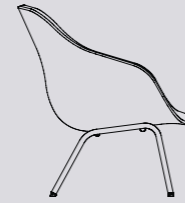

Lounge

In line with the rest of the collection, the AAL series offers inviting furniture with uncluttered, yet distinct designs. The About A Lounge Chair is available in a low-backed version with or without soft quilted upholstery, or a high-backed version with a more open, spacious composition. The About a Lounge Sofa features curvy lines and an organic expression, inviting close, intimate meetings at the same time as offering an open, welcoming structure, while the About A Lounge Ottoman can be used to supplement the AAL as well as standing alone as an extra seat.

AAL 81
W76 x D73 x H81/SH36 cm

AAL 81 SOFT / SOFT DUO
W76 x D73 x H81/SH36 cm

AAL 82
W76 x D73 x H81/SH36 cm

AAL 82 SOFT / SOFT DUO
W76 x D73 x H81/SH36 cm

AAS 32 LOW
W47 x D43 x H75/SH65 cm

AAS 32 HIGH
W50 x D46 x H85/SH75 cm

AAS 33 LOW UPHOLSTERY
W47 x D43 x H75/SH65 cm

AAS 33 HIGH UPHOLSTERY
W50 x D46 x H85/SH75 cm

AAS 38 LOW
W47 x D45 x H76/SH64 cm

AAL 83
W76 x D73 x H81/SH36 cm

AAL 83 SOFT / SOFT DUO
W76 x D73 x H81/SH36 cm

AAL 87
W76 x D73 x H81/SH36 cm

AAL 87 SOFT / SOFT DUO
W76 x D73 x H81/SH36 cm

AAS 38 HIGH
W50 x D48 x H85/SH74 cm

AAS 39 LOW UPHOLSTERY
W47 x D45 x H76/SH65 cm

AAS 39 HIGH UPHOLSTERY
W50 x D48 x H85/SH74 cm