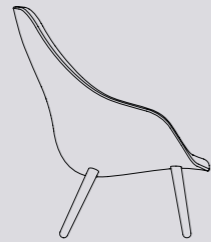

Lounge

In line with the rest of the collection, the AAL series offers inviting furniture with uncluttered, yet distinct designs. The About A Lounge Chair is available in a low-backed version with or without soft quilted upholstery, or a high-backed version with a more open, spacious composition. The About a Lounge Sofa features curvy lines and an organic expression, inviting close, intimate meetings at the same time as offering an open, welcoming structure, while the About A Lounge Ottoman can be used to supplement the AAL as well as standing alone as an extra seat.

AAL 87
W76 x D73 x H81/SH36 cm

AAL 87 SOFT / SOFT DUO
W76 x D73 x H81/SH36 cm

AAS 38 HIGH
W50 x D48 x H85/SH74 cm

AAS 39 LOW UPHOLSTERY
W47 x D45 x H76/SH65 cm

AAS 39 HIGH UPHOLSTERY
W50 x D48 x H85/SH74 cm

AAL 91
W84 x D82 x H101/SH36 cm

AAL 92
W88 x D82 x H101/SH33 cm

AAL 93
W88 x D82 x H101/SH36 cm

AAL SOFA
W150 x D73 x H81/SH40 cm

AAL 03
W66 x D50 x H32 cm

AAT 10
L160 x W80 x H73 cm

AAT 10 HIGH
L160 x W80 x H95 cm

AAT 10 HIGH
L160 x W80 x H105 cm

AAT 15
L80 x W80 x H73 cm

AAT 15 HIGH
L80 x W80 x H105 cm

AAT 20
Ø80 x H73 cm

AAT 20 HIGH
Ø80 x H105 cm

AAT 20
Ø100 x H73 cm

AAT 10
L180 x W90 x H73 cm

AAT 10
L180 x W105 x H73 cm