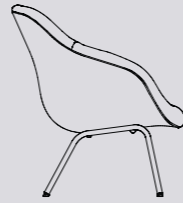

Lounge

In line with the rest of the collection, the AAL series offers inviting furniture with uncluttered, yet distinct designs. The About A Lounge Chair is available in a low-backed version with or without soft quilted upholstery, or a high-backed version with a more open, spacious composition. The About a Lounge Sofa features curvy lines and an organic expression, inviting close, intimate meetings at the same time as offering an open, welcoming structure, while the About A Lounge Ottoman can be used to supplement the AAL as well as standing alone as an extra seat.

AAL 81
W76 x D73 x H81/SH36 cm

AAL 81 SOFT / SOFT DUO
W76 x D73 x H81/SH36 cm

AAL 82
W76 x D73 x H81/SH36 cm

AAL 82 SOFT / SOFT DUO
W76 x D73 x H81/SH36 cm

AAS 32 LOW
W47 x D43 x H75/SH65 cm

AAS 32 HIGH
W50 x D46 x H85/SH75 cm

AAS 33 LOW UPHOLSTERY
W47 x D43 x H75/SH65 cm

AAS 33 HIGH UPHOLSTERY
W50 x D46 x H85/SH75 cm

AAS 38 LOW
W47 x D45 x H76/SH64 cm

AAL 83
W76 x D73 x H81/SH36 cm

AAL 83 SOFT / SOFT DUO
W76 x D73 x H81/SH36 cm

AAL 87
W76 x D73 x H81/SH36 cm

AAL 87 SOFT / SOFT DUO
W76 x D73 x H81/SH36 cm

AAS 38 HIGH
W50 x D48 x H85/SH74 cm

AAS 39 LOW UPHOLSTERY
W47 x D45 x H76/SH65 cm

AAS 39 HIGH UPHOLSTERY
W50 x D48 x H85/SH74 cm