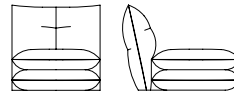

**Designer**

Willo Perron

**Warranty**

5 Years

**Key Features**

1. **Frame:**  
Metal and foam create the strength and illusion of the bottom pillow
2. **Cushions:**  
Comfortable and supportive top pillows attached with D-rings
3. **Sizes:**  
Available in two depths, Standard is smaller and supports a more upright sit; Deep offers a more lounge-like experience
4. **Components:**  
Three modular shapes can be combined and reconfigured to create a sofa to suit any space
5. **Ganging:**  
Toggle and loop closures at the bottom of the seat, along with anti-slip grips on the feet keep the modules securely together.

**Statement of Line**

**Open module**  
Standard

w	d	h	seat h	Arm h
76 cm	87 cm	90 cm	46 cm	90 cm

**Open module**  
Deep

w	d	h	seat h	Arm h
90 cm	101 cm	90 cm	46 cm	90 cm

**Corner Module**  
Standard

w	d	h	seat h	Arm h
87 cm	87 cm	90 cm	46 cm	90 cm

**Corner Module**  
Deep

w	d	h	seat h	Arm h
101 cm	101 cm	90 cm	46 cm	90 cm

**Ottoman**  
Standard

w	d	h
87 cm	87 cm	46 cm

**Ottoman**  
Deep

w	d	h
101 cm	101 cm	46 cm

**Accessory - Square Pillow**

w	h
60 cm	60 cm