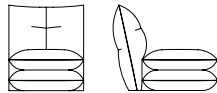

**Designer**

Willo Perron

**Warranty**

5 Years

**Key Features**

1. **Frame:**  
Metal and foam create the strength and illusion of the bottom pillow
2. **Cushions:**  
Comfortable and supportive top pillows attached with D-rings
3. **Sizes:**  
Available in two depths, Standard is smaller and supports a more upright sit; Deep offers a more lounge-like experience
4. **Components:**  
Three modular shapes can be combined and reconfigured to create a sofa to suit any space
5. **Ganging:**  
Toggle and loop closures at the bottom of the seat, along with anti-slip grips on the feet keep the modules securely together.

**Statement of Line**

**Open module**  
Standard

w	d	h	seat h	Arm h
76 cm	87 cm	90 cm	46 cm	90 cm

**Open module**  
Deep

w	d	h	seat h	Arm h
90 cm	101 cm	90 cm	46 cm	90 cm

**Corner Module**  
Standard

w	d	h	seat h	Arm h
87 cm	87 cm	90 cm	46 cm	90 cm

**Corner Module**  
Deep

w	d	h	seat h	Arm h
101 cm	101 cm	90 cm	46 cm	90 cm

**Ottoman**  
Standard

w	d	h
87 cm	87 cm	46 cm

**Ottoman**  
Deep

w	d	h
101 cm	101 cm	46 cm

**Accessory - Square Pillow**

w	h
60 cm	60 cm