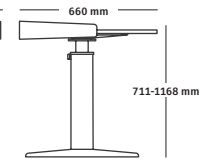

Key Features

- 1. Up/Down Pedal**
A powered foot-controlled pedal located in the base controls the up/down motion of the table surface.
- 2. Surface Shapes**
Available in three surface shapes: rectangular with round corners, rectangular with square corners and round.
- 3. Colour Choices**
The table base and column are available in 7 colours, including the new Cocoa colour.
- 4. Wrap Screen**
Add an optional wrap screen to the rectangular table with a round corner surface.
- 5. Cable Management**
Cables are neatly managed by routing from the surface through a tab on the rear of the column and then to the floor.
- 6. Bag Hook**
Easily store items and keep them within reach using the built-in bag hook.
- 7. Power**
All OE1 Sit-Stand Tables are powered by a single cable in the table base that plugs into a standard power outlet.

Statement of Line

OE1 Sit-Stand Table – Rectangular

OE1 Sit-Stand Table – Rectangular with Wrap

711-1168 mm

711-1168 mm

OE1 Sit-Stand Table – Round

711-1168 mm

Sustainability