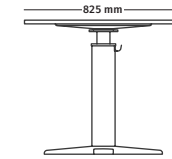

Key Features

- 1. Up/Down Pedal**
A powered foot-controlled pedal located in the base controls the up/down motion of the table surface.
- 2. Surface Shapes**
Available in three surface shapes: rectangular with round corners, rectangular with square corners and round.
- 3. Colour Choices**
The table base and column are available in 7 colours, including the new Cocoa colour.
- 4. Wrap Screen**
Add an optional wrap screen to the rectangular table with a round corner surface.
- 5. Cable Management**
Cables are neatly managed by routing from the surface through a tab on the rear of the column and then to the floor.
- 6. Bag Hook**
Easily store items and keep them within reach using the built-in bag hook.
- 7. Power**
All OE1 Sit-Stand Tables are powered by a single cable in the table base that plugs into a standard power outlet.

Statement of Line

OE1 Sit-Stand Table – Rectangular

OE1 Sit-Stand Table – Rectangular with Wrap

711-1168 mm

711-1168 mm

OE1 Sit-Stand Table – Round

711-1168 mm

Sustainability