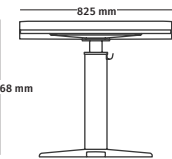

Key Features

- 1. Up/Down Pedal**
A powered foot-controlled pedal located in the base controls the up/down motion of the table surface.
- 2. Surface Shapes**
Available in three surface shapes: rectangular with round corners, rectangular with square corners and round.
- 3. Colour Choices**
The table base and column are available in 7 colours, including the new Cocoa colour.
- 4. Wrap Screen**
Add an optional wrap screen to the rectangular table with a round corner surface.
- 5. Cable Management**
Cables are neatly managed by routing from the surface through a tab on the rear of the column and then to the floor.
- 6. Bag Hook**
Easily store items and keep them within reach using the built-in bag hook.
- 7. Power**
All OE1 Sit-Stand Tables are powered by a single cable in the table base that plugs into a standard power outlet.

Statement of Line

OE1 Sit-Stand Table – Rectangular

OE1 Sit-Stand Table – Rectangular with Wrap

711-1168 mm

711-1168 mm

OE1 Sit-Stand Table – Round

711-1168 mm

Sustainability