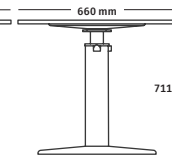

Key Features

- 1. Up/Down Pedal**
A powered foot-controlled pedal located in the base controls the up/down motion of the table surface.
- 2. Surface Shapes**
Available in three surface shapes: rectangular with round corners, rectangular with square corners and round.
- 3. Colour Choices**
The table base and column are available in 7 colours, including the new Cocoa colour.
- 4. Wrap Screen**
Add an optional wrap screen to the rectangular table with a round corner surface.
- 5. Cable Management**
Cables are neatly managed by routing from the surface through a tab on the rear of the column and then to the floor.
- 6. Bag Hook**
Easily store items and keep them within reach using the built-in bag hook.
- 7. Power**
All OE1 Sit-Stand Tables are powered by a single cable in the table base that plugs into a standard power outlet.

Statement of Line

OE1 Sit-Stand Table – Rectangular

OE1 Sit-Stand Table – Rectangular with Wrap

711-1168 mm

711-1168 mm

OE1 Sit-Stand Table – Round

711-1168 mm

Sustainability