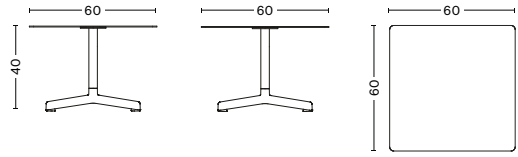

DIMENSIONS

NEU TABLE | ROUND
DIAMETER Ø70 CM | 27.50"
HEIGHT 74 CM | 29.25"

NEU TABLE | SQUARE
LENGTH 60 CM | 23.50"
WIDTH 60 CM | 23.50"
HEIGHT 74 CM | 29.25"

NEU TABLE LOW | ROUND
DIAMETER Ø60 CM | 23.50"
HEIGHT 40 CM | 15.75"

NEU TABLE LOW | SQUARE
LENGTH 60 CM | 23.50"
WIDTH 60 CM | 23.50"
HEIGHT 40 CM | 15.75"

NEU TABLE LOW | ROUND
DIAMETER Ø70 CM | 27.50"
HEIGHT 40 CM | 15.75"

NEU TABLE HIGH | ROUND
DIAMETER Ø60 CM | 23.50"
HEIGHT 95 CM | 37.50"

NEU TABLE HIGH | SQUARE
LENGTH 60 CM | 23.50"
WIDTH 60 CM | 23.50"
HEIGHT 105 CM | 41.25"

MATERIALS

TABLETOP AND COLUMN

Electro galvanized steel with outdoor powder coating.

BASE

Cast aluminium with outdoor powder coating.