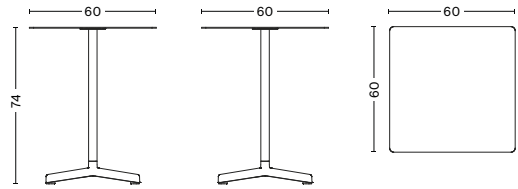

Please use link below for order placement and further information.

HAYB2B.COM

HAY

Neu Low Table | Ø60 cm | Anthracite

NEU TABLE

PRODUCT FACT SHEET

NEU TABLE

DESIGN BY HAY, 2016

DIMENSIONS

NEU TABLE | ROUND
DIAMETER Ø70 CM | 27.50"
HEIGHT 74 CM | 29.25"

NEU TABLE | SQUARE
LENGTH 60 CM | 23.50"
WIDTH 60 CM | 23.50"
HEIGHT 74 CM | 29.25"

NEU TABLE LOW | ROUND
DIAMETER Ø60 CM | 23.50"
HEIGHT 40 CM | 15.75"

NEU TABLE LOW | SQUARE
LENGTH 60 CM | 23.50"
WIDTH 60 CM | 23.50"
HEIGHT 40 CM | 15.75"

NEU TABLE LOW | ROUND
DIAMETER Ø70 CM | 27.50"
HEIGHT 40 CM | 15.75"

NEU TABLE HIGH | ROUND
DIAMETER Ø60 CM | 23.50"
HEIGHT 95 CM | 37.50"