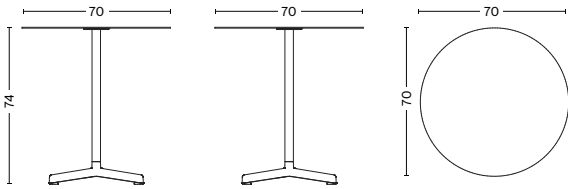

Please use link below for order placement and further information.

HAYB2B.COM

HAY

Neu Low Table | Ø60 cm | Anthracite

NEU TABLE

PRODUCT FACT SHEET

NEU TABLE

DESIGN BY HAY, 2016

DIMENSIONS

NEU TABLE | ROUND
DIAMETER Ø70 CM | 27.50"
HEIGHT 74 CM | 29.25"

NEU TABLE | SQUARE
LENGTH 60 CM | 23.50"
WIDTH 60 CM | 23.50"
HEIGHT 74 CM | 29.25"

NEU TABLE LOW | ROUND
DIAMETER Ø60 CM | 23.50"
HEIGHT 40 CM | 15.75"

NEU TABLE LOW | SQUARE
LENGTH 60 CM | 23.50"
WIDTH 60 CM | 23.50"
HEIGHT 40 CM | 15.75"

NEU TABLE LOW | ROUND
DIAMETER Ø70 CM | 27.50"
HEIGHT 40 CM | 15.75"

NEU TABLE HIGH | ROUND
DIAMETER Ø60 CM | 23.50"
HEIGHT 95 CM | 37.50"