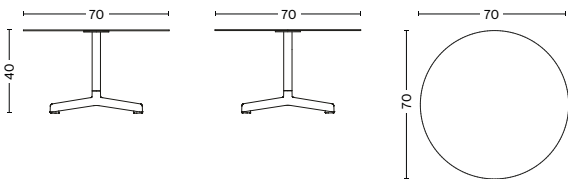

DIMENSIONS

NEU TABLE | ROUND
DIAMETER Ø70 CM | 27.50"
HEIGHT 74 CM | 29.25"

NEU TABLE | SQUARE
LENGTH 60 CM | 23.50"
WIDTH 60 CM | 23.50"
HEIGHT 74 CM | 29.25"

NEU TABLE LOW | ROUND
DIAMETER Ø60 CM | 23.50"
HEIGHT 40 CM | 15.75"

NEU TABLE LOW | SQUARE
LENGTH 60 CM | 23.50"
WIDTH 60 CM | 23.50"
HEIGHT 40 CM | 15.75"

NEU TABLE LOW | ROUND
DIAMETER Ø70 CM | 27.50"
HEIGHT 40 CM | 15.75"

NEU TABLE HIGH | ROUND
DIAMETER Ø60 CM | 23.50"
HEIGHT 95 CM | 37.50"

NEU TABLE HIGH | SQUARE
LENGTH 60 CM | 23.50"
WIDTH 60 CM | 23.50"
HEIGHT 105 CM | 41.25"

MATERIALS

TABLETOP AND COLUMN

Electro galvanized steel with outdoor powder coating.

BASE

Cast aluminium with outdoor powder coating.