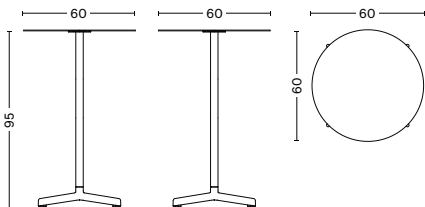

DIMENSIONS

NEU TABLE | ROUND
DIAMETER Ø70 CM | 27.50"
HEIGHT 74 CM | 29.25"

NEU TABLE | SQUARE
LENGTH 60 CM | 23.50"
WIDTH 60 CM | 23.50"
HEIGHT 74 CM | 29.25"

NEU TABLE LOW | ROUND
DIAMETER Ø60 CM | 23.50"
HEIGHT 40 CM | 15.75"

NEU TABLE LOW | SQUARE
LENGTH 60 CM | 23.50"
WIDTH 60 CM | 23.50"
HEIGHT 40 CM | 15.75"

NEU TABLE LOW | ROUND
DIAMETER Ø70 CM | 27.50"
HEIGHT 40 CM | 15.75"

NEU TABLE HIGH | ROUND
DIAMETER Ø60 CM | 23.50"
HEIGHT 95 CM | 37.50"

NEU TABLE HIGH | SQUARE
LENGTH 60 CM | 23.50"
WIDTH 60 CM | 23.50"
HEIGHT 105 CM | 41.25"

MATERIALS

TABLETOP AND COLUMN

Electro galvanized steel with outdoor powder coating.

BASE

Cast aluminium with outdoor powder coating.