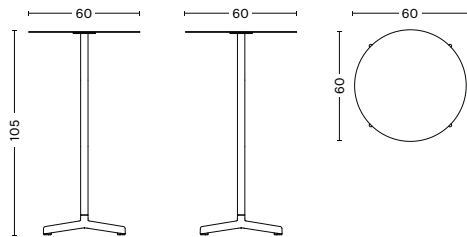

DIMENSIONS

NEU TABLE | ROUND
DIAMETER Ø70 CM | 27.50"
HEIGHT 74 CM | 29.25"

NEU TABLE | SQUARE
LENGTH 60 CM | 23.50"
WIDTH 60 CM | 23.50"
HEIGHT 74 CM | 29.25"

NEU TABLE LOW | ROUND
DIAMETER Ø60 CM | 23.50"
HEIGHT 40 CM | 15.75"

NEU TABLE LOW | SQUARE
LENGTH 60 CM | 23.50"
WIDTH 60 CM | 23.50"
HEIGHT 40 CM | 15.75"

NEU TABLE LOW | ROUND
DIAMETER Ø70 CM | 27.50"
HEIGHT 40 CM | 15.75"

NEU TABLE HIGH | ROUND
DIAMETER Ø60 CM | 23.50"
HEIGHT 95 CM | 37.50"

NEU TABLE HIGH | SQUARE
LENGTH 60 CM | 23.50"
WIDTH 60 CM | 23.50"
HEIGHT 105 CM | 41.25"

MATERIALS

TABLETOP AND COLUMN

Electro galvanized steel with outdoor powder coating.

BASE

Cast aluminium with outdoor powder coating.