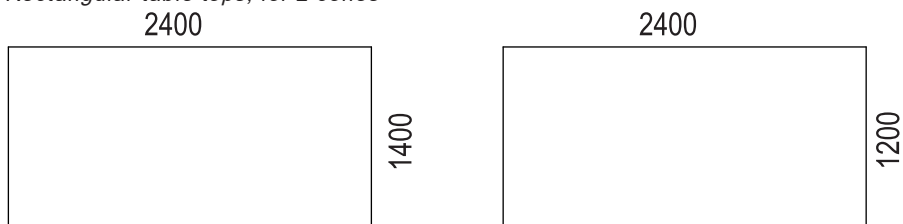

Rektangulära bordsskivor, för 2 st konor /
Rectangular table tops, for 2 cones