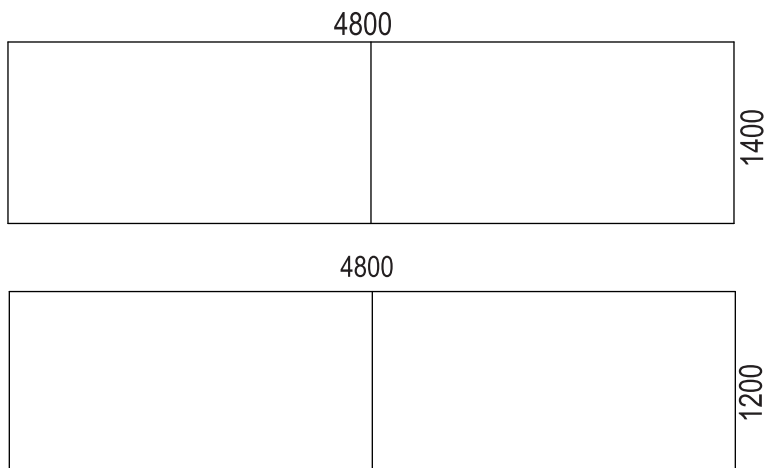

2-delade rektangulära bordsskivor, för 3 st konor /
2-piece rectangular table tops, for 3 cones