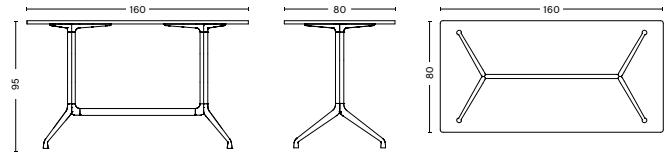

/ Black powder coated aluminium (RAL 9005)

/ White powder coated aluminium (RAL 9003)

/ Polished aluminium

CONSTRUCTION

TABLETOP / in 25 mm plywood with rounded edges.

FRAME / Is made of extruded profiles and diecast aluminium parts. The frame parts are fastened and locked with expansion elements and steel reinforcement brackets. The tabletop is mounted with self-tapping screws in predrilled holes.

Requires assembly.

DIMENSIONS

LENGHT / 160 cm / 62.99"
 WIDTH / 80 cm / 31.5"
 HEIGHT / 74 cm / 29.13"

LENGHT / 160 cm / 62.99"
 WIDTH / 80 cm / 31.5"
 HEIGHT / 95 cm / 37.40"

LENGHT / 160 cm / 62.99"
 WIDTH / 80 cm / 31.5"
 HEIGHT / 105 cm / 41.34"

LENGHT / 180 cm / 70.87"
 WIDTH / 90 cm / 35.43"
 HEIGHT / 74 cm / 29.13"

LENGHT / 180 cm / 70.87"
 WIDTH / 105 cm / 41.34"
 HEIGHT / 74 cm / 29.13"

LENGHT / 220 cm / 86.61"
 WIDTH / 90 cm / 35.43"
 HEIGHT / 74 cm / 29.13"

LENGHT / 220 cm / 86.61"
 WIDTH / 105 cm / 41.34"
 HEIGHT / 74 cm / 29.13"

LENGHT / 280 cm / 110.24"
 WIDTH / 90 cm / 35.43"
 HEIGHT / 74 cm / 29.13"

LENGHT / 280 cm / 110.24"
 WIDTH / 105 cm / 41.34"
 HEIGHT / 74 cm / 29.13"