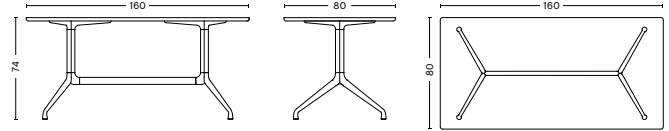

/ Black powder coated aluminium (RAL 9005)

/ White powder coated aluminium (RAL 9003)

/ Polished aluminium

CONSTRUCTION

TABLETOP / in 25 mm plywood with rounded edges.

FRAME / Is made of extruded profiles and diecast aluminium parts. The frame parts are fastened and locked with expansion elements and steel reinforcement brackets. The tabletop is mounted with self-tapping screws in predrilled holes.

Requires assembly.

DIMENSIONS

LENGHT / 160 cm / 62.99"
 WIDTH / 80 cm / 31.5"
 HEIGHT / 74 cm / 29.13"

LENGHT / 160 cm / 62.99"
 WIDTH / 80 cm / 31.5"
 HEIGHT / 95 cm / 37.40"

LENGHT / 160 cm / 62.99"
 WIDTH / 80 cm / 31.5"
 HEIGHT / 105 cm / 41.34"

LENGHT / 180 cm / 70.87"
 WIDTH / 90 cm / 35.43"
 HEIGHT / 74 cm / 29.13"

LENGHT / 180 cm / 70.87"
 WIDTH / 105 cm / 41.34"
 HEIGHT / 74 cm / 29.13"

LENGHT / 220 cm / 86.61"
 WIDTH / 90 cm / 35.43"
 HEIGHT / 74 cm / 29.13"

LENGHT / 220 cm / 86.61"
 WIDTH / 105 cm / 41.34"
 HEIGHT / 74 cm / 29.13"

LENGHT / 280 cm / 110.24"
 WIDTH / 90 cm / 35.43"
 HEIGHT / 74 cm / 29.13"

LENGHT / 280 cm / 110.24"
 WIDTH / 105 cm / 41.34"
 HEIGHT / 74 cm / 29.13"