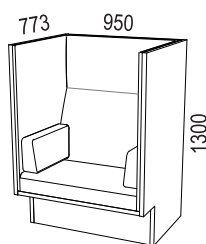

Art 03780:
Mute fätölj utan tak / Mute armchair without roof