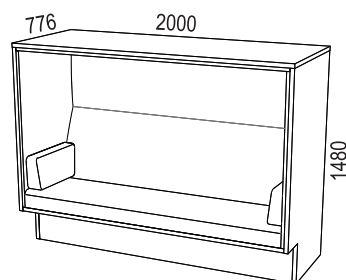

Available with and without roof. Total height without roof 1300 mm, with roof 1480 mm.

Seating height 46 cm.

Material: white lacquer (NCS 0500-N), optional NCS and veneer (oak and ash; natural/white pigmented/dark stained).

Mute is delivered assembled.

Fabrics: see Price groups fabrics.

Mute armchair is labeled with Möbelfakta.

Art 03650:
Mute fätölj med tak / Mute armchair with roof

Art 03780:
Mute fätölj utan tak / Mute armchair without roof