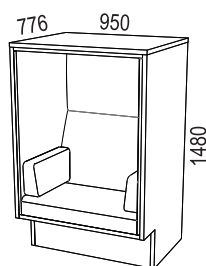

Art 03650:
Mute fätölj med tak / Mute armchair with roof