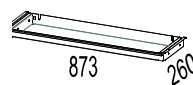

Benstativ i klarlackad massiv ek. Svartbetsat alt vitpigmenterat mot tilläggskostnad. Bordshöjd 73 cm.

Table top in linoleum on 18 mm plywood with clear coated chamfered edge. Corner radius 20 mm.

Sizes (mm): 1000x700, 1200x700, 1400x700, 1000x650, 1200x650, 1400x650.

Colours Forbo linoleum: 4132 Ash, 4154 Burgundy, 4166 Charcoal, 4172 Mauve, 4174 Conifer, 4175 Pebble, 4176 Mushroom, 4177 Vapour, 4179 Smokey Blue och 4184 Olive.

A-leg in clear coated solid oak, upcharge for black stained oak or white pigmented oak. Table height 73 cm.

Lengths: 1000, 1200 and 1400 mm.
Widths: 650 and 700 mm.

Cable tray art 621080-2

Slimtray pen drawer art 4048