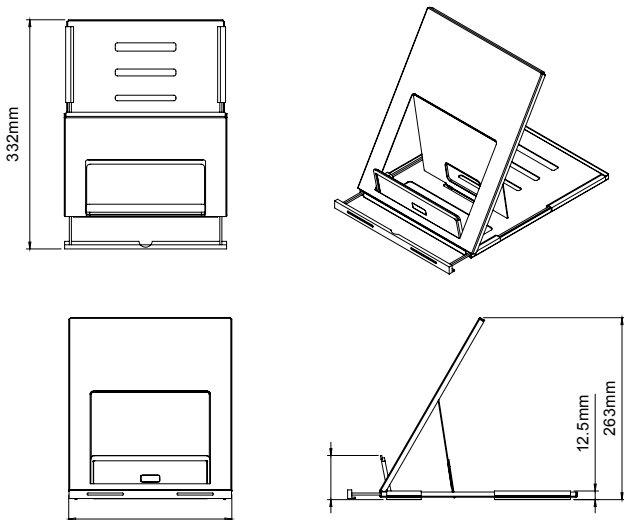

- Allows the laptop screen to be raised to the correct ergonomic position
- When used with keyboard and mouse, corrects 'hunch' posture
- CBS Laptop Stand folds flat for easy storage in laptop bag or briefcase

*CBS Laptop Stand*

**CBS  
Laptop  
Stand**

**ERGONOMIC,  
STYLISH, AND  
FUNCTIONAL  
SOLUTION TO MOBILE  
WORKING AND  
HOT-DESKING**