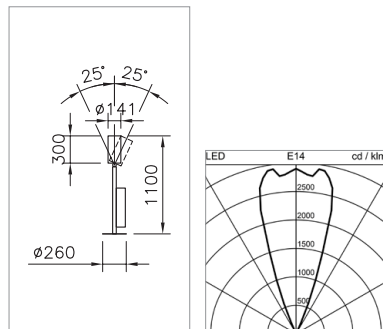

UPLIGHT STREAM

TABLE

System power	Luminous flux of luminaire	Colour temperature	Colour	Light control	Ref. n° Plug: CH	Ref. n° Plug: EU
143 W	16'000 lm	3000 K	black	MyLights Remote A	2003.4693	2003.4694
143 W	16'000 lm	3000 K	black	dimnable digital A	2003.4258	2003.4259
143 W	16'000 lm	3000 K	black	MyLights Remote B	2003.4643	2003.4644
143 W	16'000 lm	3000 K	black	dimnable digital B	2001.8366	2001.8367

UPLIGHT STREAM

LOW

System power	Luminous flux of luminaire	Colour temperature	Colour	Light control	Ref. n° Plug: CH	Ref. n° Plug: EU
46 W	6000 lm	2700 K	white	MyLights Remote	2003.7771	2003.7772
46 W	6000 lm	2700 K	white	dimnable digital	2003.7769	2003.7770
46 W	6000 lm	2700 K	black	MyLights Remote	2003.7787	2003.7788
46 W	6000 lm	2700 K	black	dimnable digital	2003.7796	2003.7786
80 W	7300 lm	2700-6500 K	white	MyLights Remote	2004.6778	2004.6779
80 W	7300 lm	2700-6500 K	black	MyLights Remote	2004.6786	2004.6787
120 W	14'500 lm	4000 K	white	MyLights Remote	2003.4653	2003.4654
120 W	14'500 lm	4000 K	white	dimnable digital	2001.8376	2001.8377
120 W	14'500 lm	4000 K	black	MyLights Remote	2003.4655	2003.4656
120 W	14'500 lm	4000 K	black	dimnable digital	2001.8378	2001.8379
120 W	14'000 lm	3000 K	white	MyLights Remote	2003.4649	2003.4650
120 W	14'000 lm	3000 K	white	dimnable digital	2001.8372	2001.8373
120 W	14'000 lm	3000 K	black	MyLights Remote	2003.4651	2003.4652
120 W	14'000 lm	3000 K	black	dimnable digital	2001.8374	2001.8375
143 W	16'500 lm	4000 K	white	MyLights Remote	2003.4661	2003.4662
143 W	16'500 lm	4000 K	white	dimnable digital	2001.8384	2001.8385
143 W	16'500 lm	4000 K	black	MyLights Remote	2003.4663	2003.4664
143 W	16'500 lm	4000 K	black	dimnable digital	2001.8386	2001.8387
143 W	16'000 lm	3000 K	white	MyLights Remote	2003.4657	2003.4658
143 W	16'000 lm	3000 K	white	dimnable digital	2001.8380	2001.8381
143 W	16'000 lm	3000 K	black	MyLights Remote	2003.4659	2003.4660
143 W	16'000 lm	3000 K	black	dimnable digital	2001.8382	2001.8383