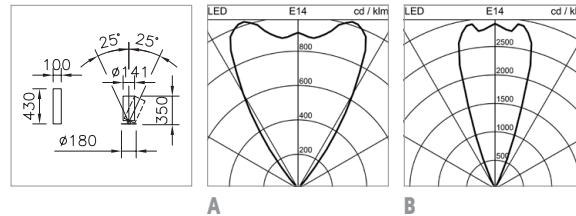

UPLIGHT STREAM

TABLE

System power	Luminous flux of luminaire	Colour temperature	Colour	Light control	Ref. n° Plug: CH	Ref. n° Plug: EU
46 W	6000 lm	2700 K	white	MyLights Remote A	2003.7779	2003.7780
46 W	6000 lm	2700 K	white	dimnable digital A	2003.7777	2003.7778
46 W	6000 lm	2700 K	white	MyLights Remote B	2003.7767	2003.7768
46 W	6000 lm	2700 K	white	dimnable digital B	2003.7765	2003.7766
46 W	6000 lm	2700 K	black	MyLights Remote A	2003.7763	2003.7792
46 W	6000 lm	2700 K	black	dimnable digital A	2003.7762	2003.7791
46 W	6000 lm	2700 K	black	MyLights Remote B	2003.7783	2003.7784
46 W	6000 lm	2700 K	black	dimnable digital B	2003.7781	2003.7782
80 W	7300 lm	2700–6500 K	white	MyLights Remote A	2004.6782	2004.6783
80 W	7300 lm	2700–6500 K	white	MyLights Remote B	2004.6776	2004.6777
80 W	7300 lm	2700–6500 K	black	MyLights Remote A	2004.6775	2004.6789
80 W	7300 lm	2700–6500 K	black	MyLights Remote B	2004.6784	2004.6785
120 W	14'500 lm	4000 K	white	MyLights Remote A	2003.4686	2003.4688
120 W	14'500 lm	4000 K	white	dimnable digital A	2003.4252	2003.4253
120 W	14'500 lm	4000 K	white	MyLights Remote B	2003.4637	2003.4638
120 W	14'500 lm	4000 K	white	dimnable digital B	2001.8360	2001.8361
120 W	14'500 lm	4000 K	black	MyLights Remote A	2003.4689	2003.4690
120 W	14'500 lm	4000 K	black	dimnable digital A	2003.4254	2003.4255
120 W	14'500 lm	4000 K	black	MyLights Remote B	2003.4639	2003.4640
120 W	14'500 lm	4000 K	black	dimnable digital B	2001.8362	2001.8363
120 W	14'000 lm	3000 K	white	MyLights Remote A	2003.4682	2003.4683
120 W	14'000 lm	3000 K	white	dimnable digital A	2003.4248	2003.4249
120 W	14'000 lm	3000 K	white	MyLights Remote B	2003.4633	2003.4634
120 W	14'000 lm	3000 K	white	dimnable digital B	2001.8356	2001.8357
120 W	14'000 lm	3000 K	black	MyLights Remote A	2003.4684	2003.4685
120 W	14'000 lm	3000 K	black	dimnable digital A	2003.4250	2003.4251
120 W	14'000 lm	3000 K	black	MyLights Remote B	2003.4635	2003.4636
120 W	14'000 lm	3000 K	black	dimnable digital B	2001.8358	2001.8359
143 W	16'500 lm	4000 K	white	MyLights Remote A	2003.4695	2003.4696
143 W	16'500 lm	4000 K	white	dimnable digital A	2003.4260	2003.4261
143 W	16'500 lm	4000 K	white	MyLights Remote B	2003.4645	2003.4646
143 W	16'500 lm	4000 K	white	dimnable digital B	2001.8368	2001.8369
143 W	16'500 lm	4000 K	black	MyLights Remote A	2003.4697	2003.4698
143 W	16'500 lm	4000 K	black	dimnable digital A	2003.4262	2003.4263
143 W	16'500 lm	4000 K	black	MyLights Remote B	2003.4647	2003.4648
143 W	16'500 lm	4000 K	black	dimnable digital B	2001.8370	2001.8371
143 W	16'000 lm	3000 K	white	MyLights Remote A	2003.4691	2003.4692
143 W	16'000 lm	3000 K	white	dimnable digital A	2003.4256	2003.4257
143 W	16'000 lm	3000 K	white	MyLights Remote B	2003.4641	2003.4642
143 W	16'000 lm	3000 K	white	dimnable digital B	2001.8364	2001.8365