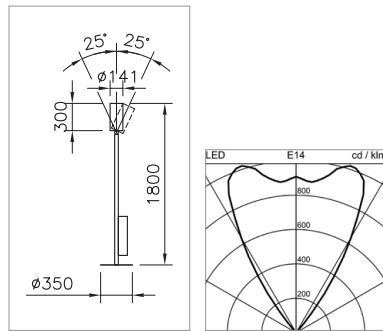

UPLIGHT STREAM

HIGH

System power	Luminous flux of luminaire	Colour temperature	Colour	Light control	Ref. n° Plug: CH	Ref. n° Plug: EU
46 W	6000 lm	2700 K	white	MyLights Remote	2003.7775	2003.7776
46 W	6000 lm	2700 K	white	dimmable digital	2003.7773	2003.7774
46 W	6000 lm	2700 K	black	MyLights Remote	2003.7761	2003.7790
46 W	6000 lm	2700 K	black	dimmable digital	2003.7760	2003.7789
80 W	7300 lm	2700–6500 K	white	MyLights Remote	2004.6780	2004.6781
80 W	7300 lm	2700–6500 K	black	MyLights Remote	2004.6774	2004.6788
120 W	14'500 lm	4000 K	white	MyLights Remote	2003.4669	2003.4670
120 W	14'500 lm	4000 K	white	dimmable digital	2001.8392	2001.8393
120 W	14'500 lm	4000 K	black	MyLights Remote	2003.4671	2003.4672
120 W	14'500 lm	4000 K	black	dimmable digital	2001.8394	2001.8395
120 W	14'000 lm	3000 K	white	MyLights Remote	2003.4665	2003.4666
120 W	14'000 lm	3000 K	white	dimmable digital	2001.8388	2001.8389
120 W	14'000 lm	3000 K	black	MyLights Remote	2003.4667	2003.4668
120 W	14'000 lm	3000 K	black	dimmable digital	2001.8390	2001.8391
143 W	16'500 lm	4000 K	white	MyLights Remote	2003.4678	2003.4679
143 W	16'500 lm	4000 K	white	dimmable digital	2001.8400	2001.8401
143 W	16'500 lm	4000 K	black	MyLights Remote	2003.4680	2003.4681
143 W	16'500 lm	4000 K	black	dimmable digital	2001.8402	2001.8403
143 W	16'000 lm	3000 K	white	MyLights Remote	2003.4673	2003.4674
143 W	16'000 lm	3000 K	white	dimmable digital	2001.8396	2001.8397
143 W	16'000 lm	3000 K	black	MyLights Remote	2003.4675	2003.4676
143 W	16'000 lm	3000 K	black	dimmable digital	2001.8398	2001.8399