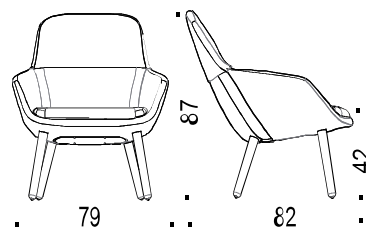

STOL / CHAIR

GLOVE LOUNGE

DESIGN Fredrik Mattson

Modeller / Models:

HORREDS
1936

www.horreds.se