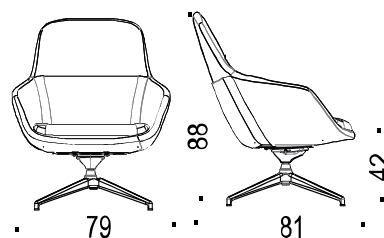

STOL / CHAIR

GLOVE LOUNGE

DESIGN Fredrik Mattson

Modeller / Models:

HORREDS
1936

www.horreds.se